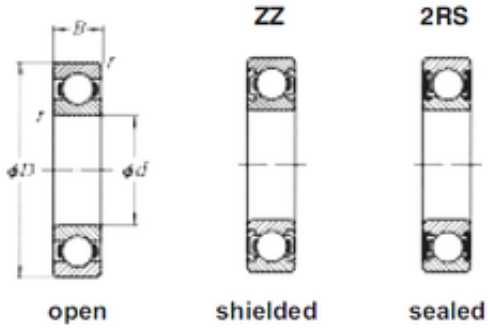

China 608rs Bearing Supplier

OWB Thumb-Break Leather Belt Holster Fits TAURUS 605 POLY PROTECTOR

Bearing No. 605

Size	5x14x5 mm
Bore Diameter	5 mm
Outer Diameter	14 mm
Width	5 mm
d	5 mm
D	14 mm
B	5 mm
C	5 mm

605 Bearing 2D drawings and 3D CAD models