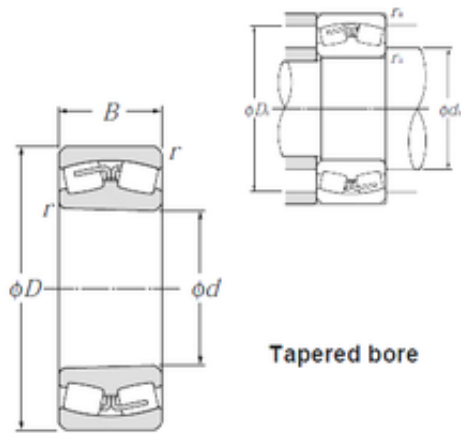

China 608rs Bearing Supplier

23936K NTN Spherical Roller Bearings

Bearing No. 23936K

Size	180x250x52 mm
Bore Diameter	180 mm
Outer Diameter	250 mm
Width	52 mm
d	180 mm
D	250 mm
B	52 mm
C	52 mm
r min.	2 mm
da min.	190 mm
Da max.	240 mm
ra max.	2 mm
Weight	7,9 Kg
Basic dynamic load rating (C)	440 kN
Basic static load rating (C0)	835 kN
(Grease) Lubrication Speed	1 400 r/min
(Oil) Lubrication Speed	1 800 r/min
Calculation factor (e)	0,19
Calculation factor (Y0)	3,45
Calculation factor (Y1)	3,52

23936K Bearing 2D drawings and 3D CAD models